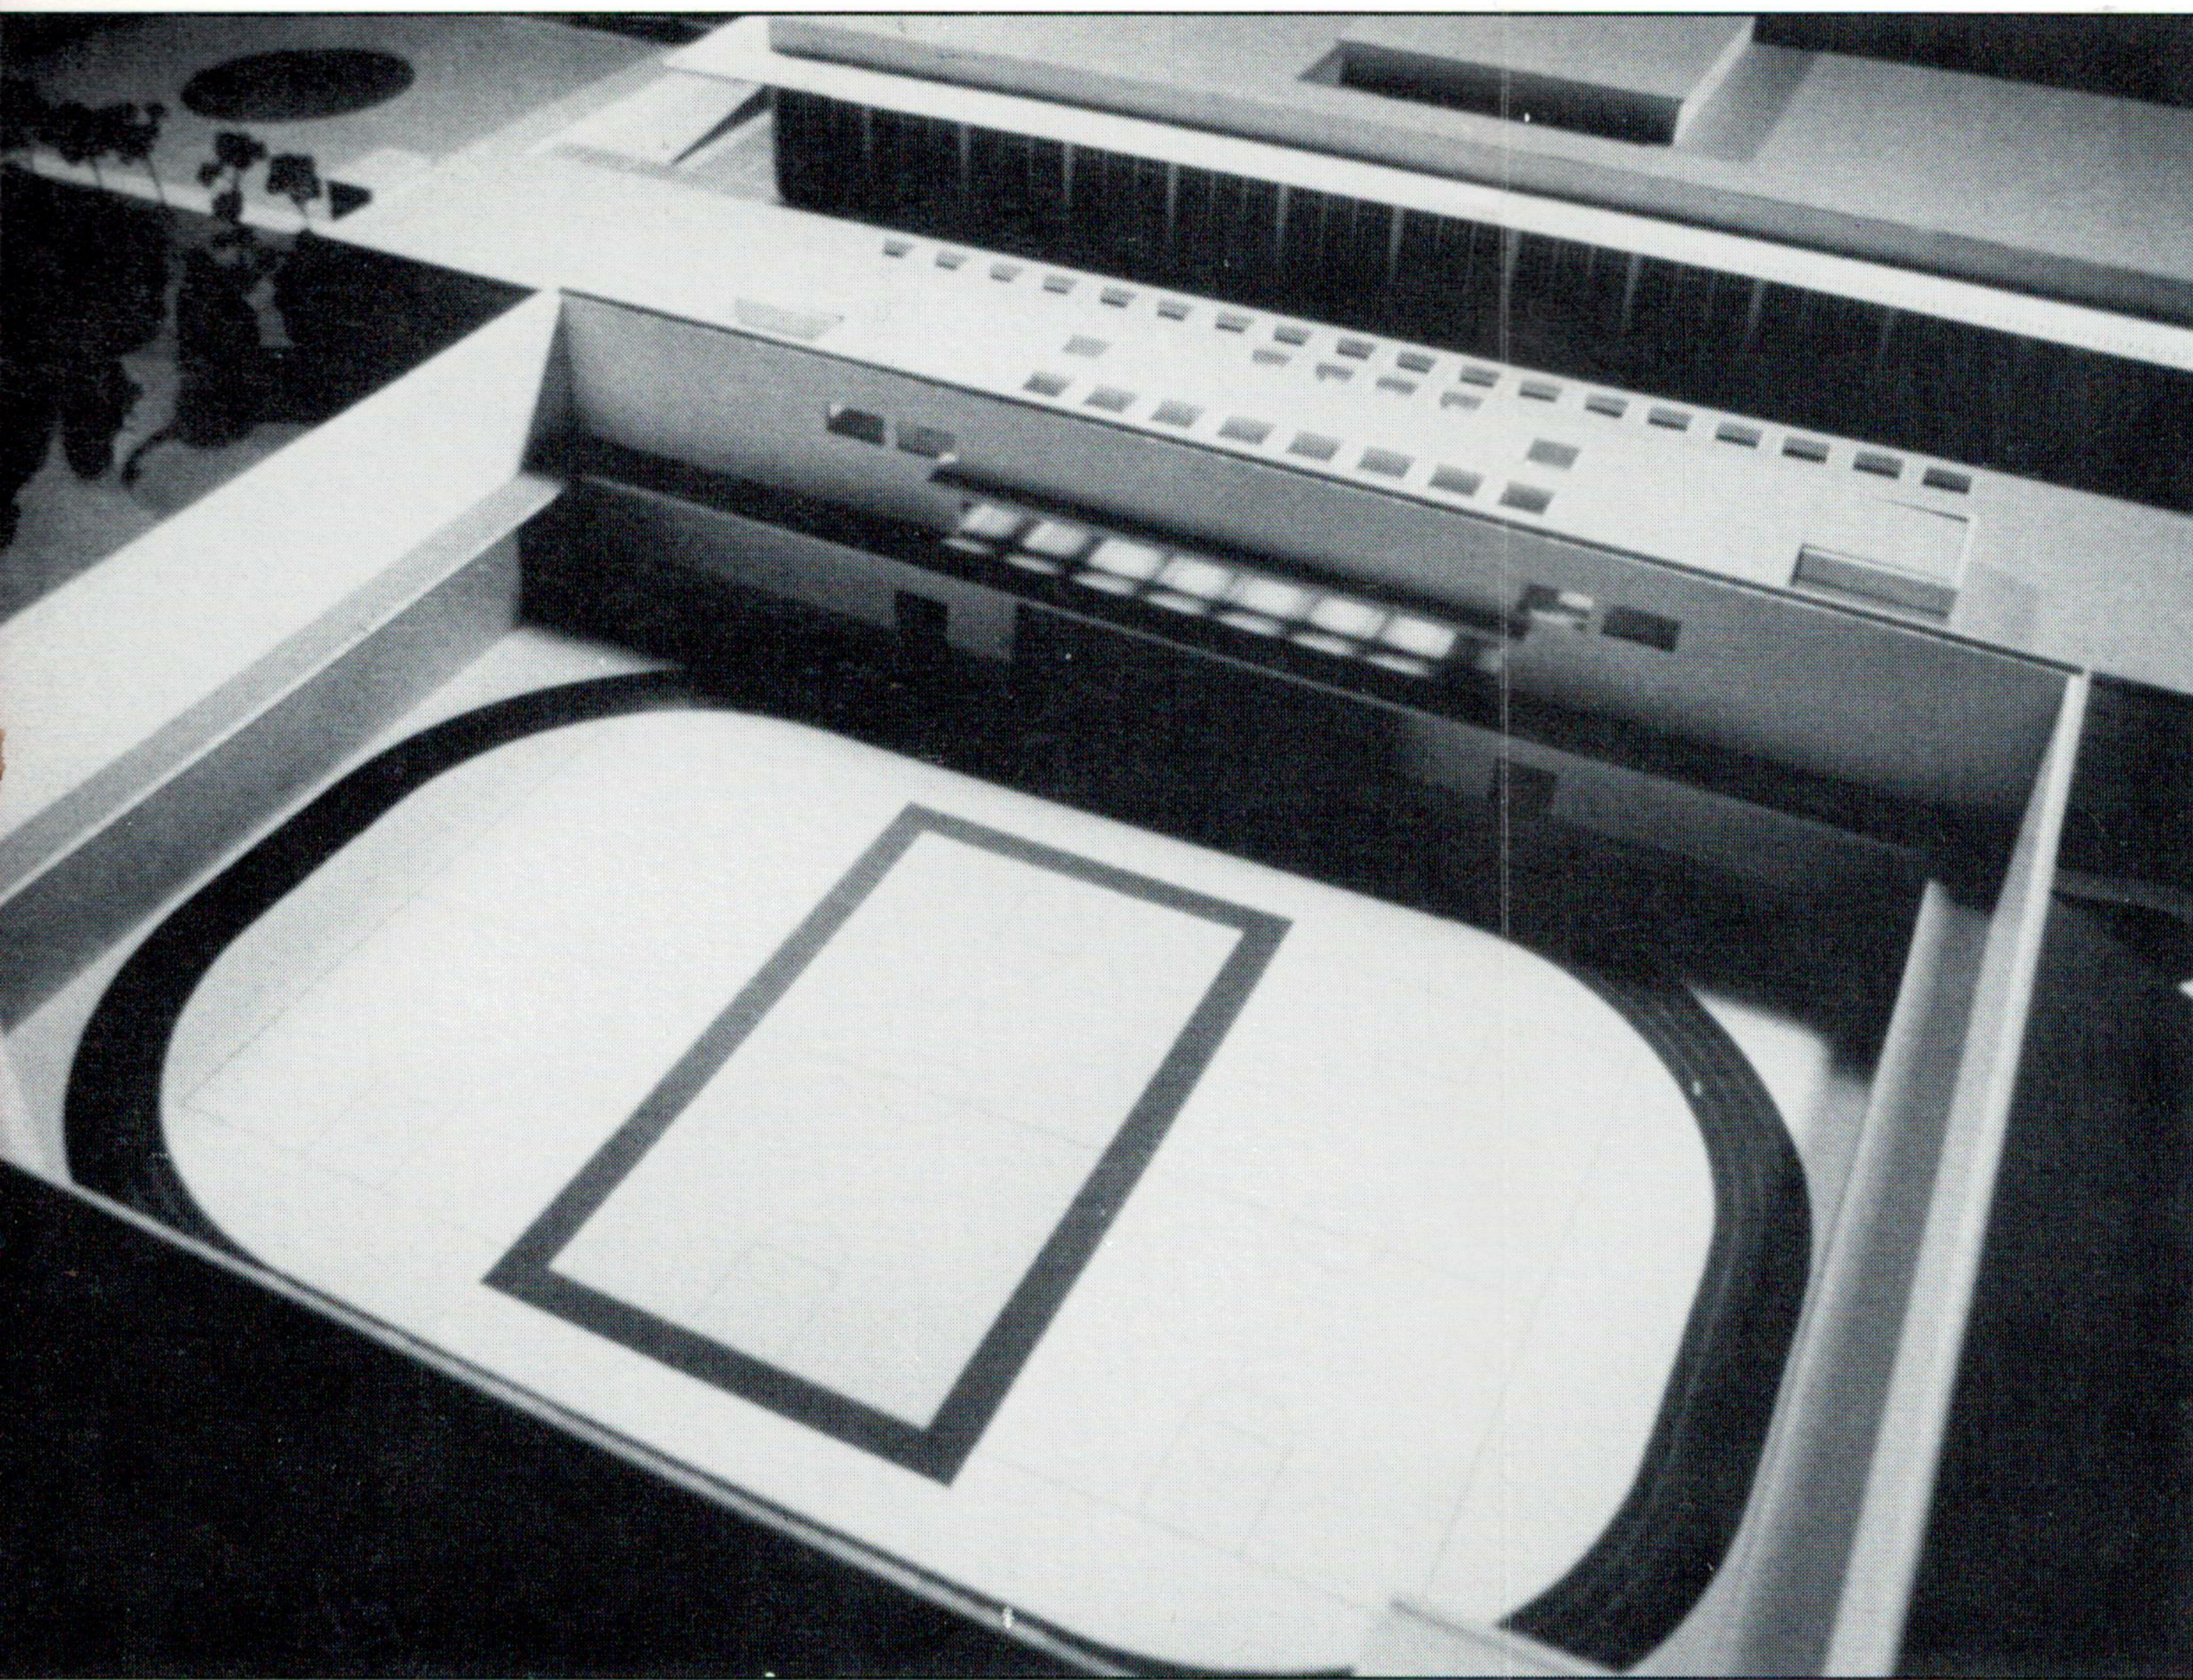

S • U • N • Y

Left: The architect's model depicts how the indoor arena will look when completed in the fall of 1991.

Below: The Center sits directly behind the Physical Education building. The two buildings are connected by an open-air atrium and an underground tunnel.

The University at Albany will open its long awaited Recreation and Convocation Center in the fall of 1991. Intended to supplement the existing Physical Education building, the new Recreation and Convocation Center will provide for women's and men's indoor physical education instruction, intramural and intercollegiate competition and university recreation and fitness programs. In addition, the indoor arena will be used for intercollegiate athletics, speakers, musical performances, and other events, and will seat 4,800 spectators.

The Recreation and Convocation Center was designed to complement rather than compete with the existing architecture of the campus. With a gently sloping lawn area reaching halfway up the exterior walls, the building looks deceptively small. The structure does, however, house 109,000 square feet of usable space for athletic activities, and is connected to the existing Physical Education building by an underground tunnel.