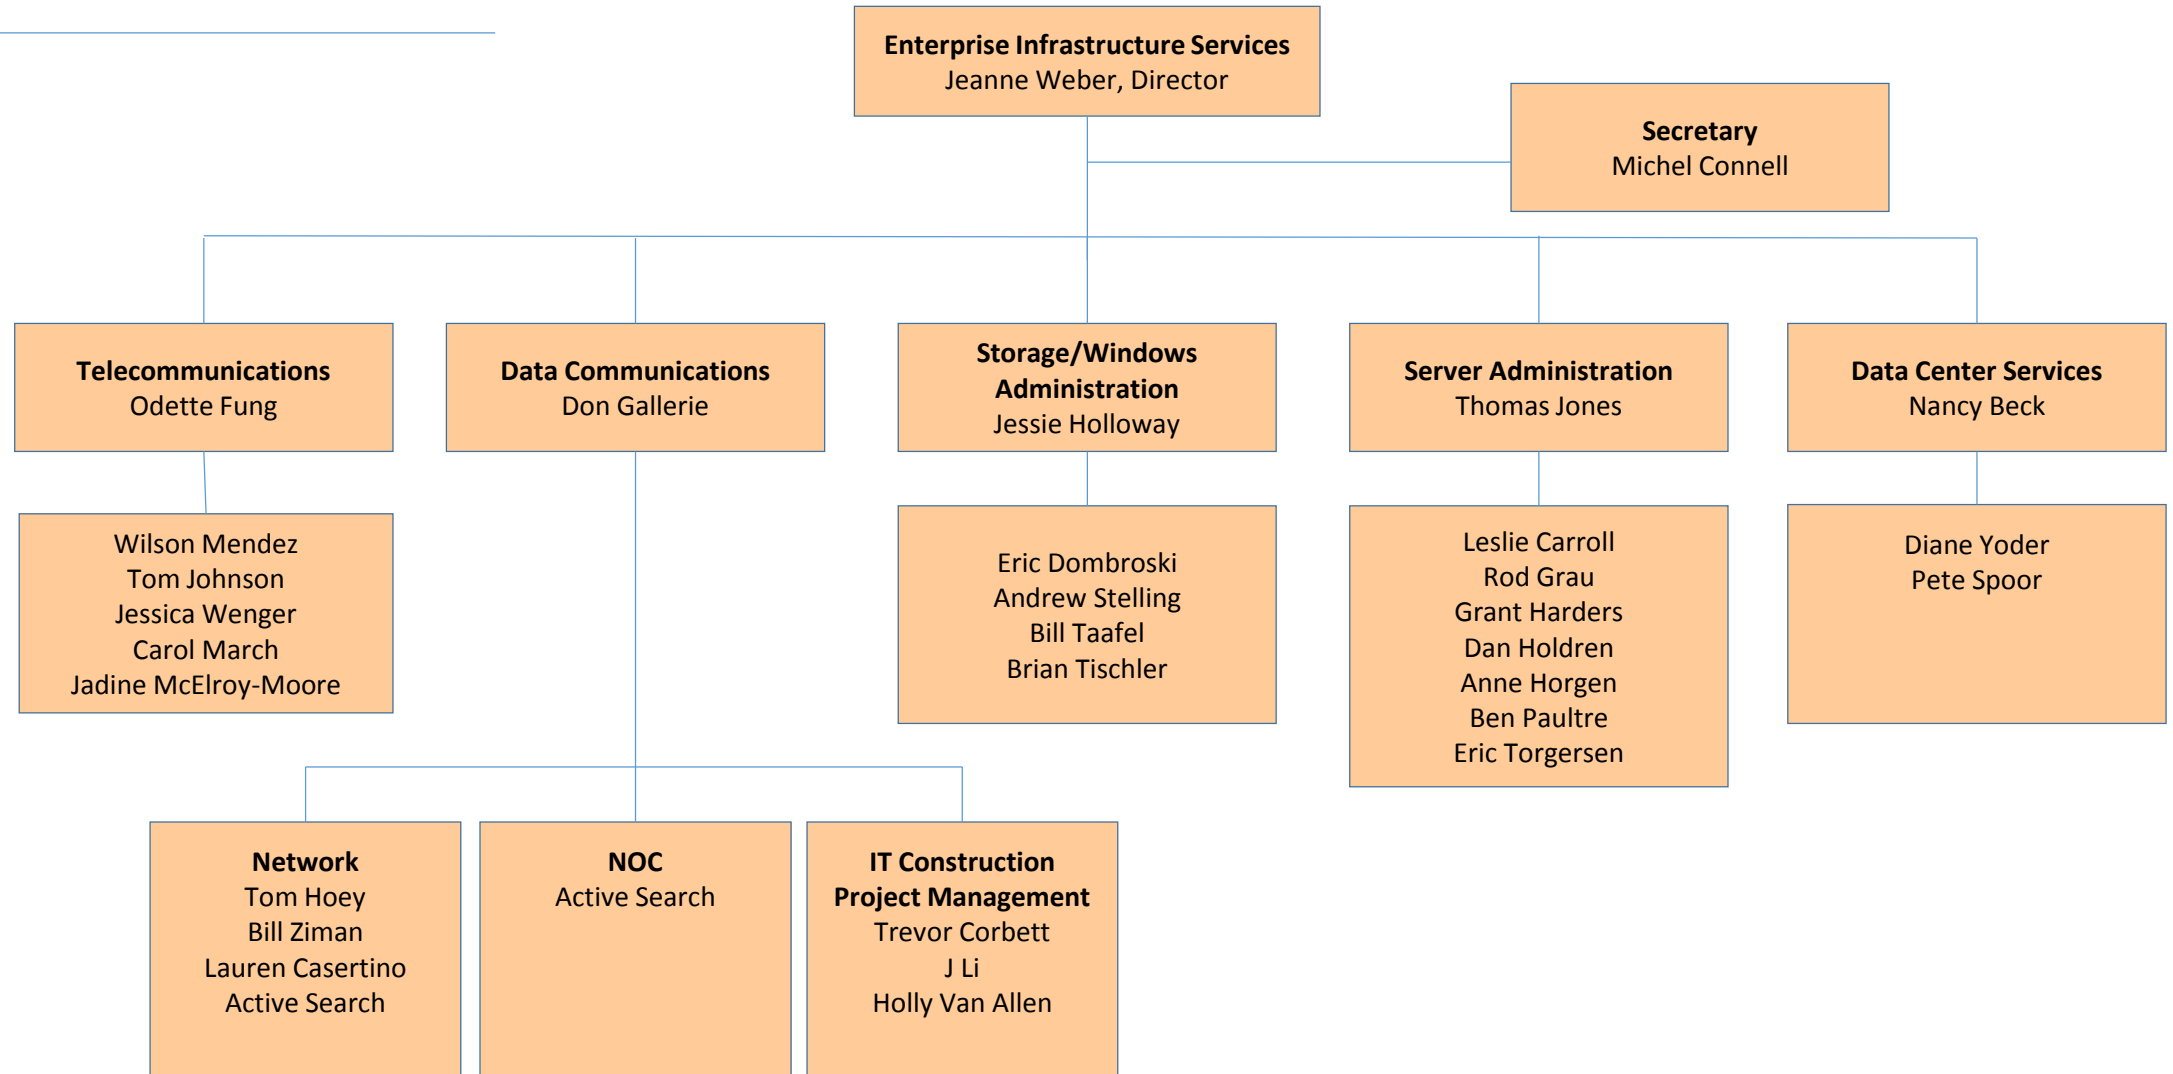

Information Security

Client Support Services

Research IT

Research IT,
Brian Macherone, Director

Robert See
Anne Shelton
Eric Warnke

Enterprise Infrastructure Services

Enterprise Applications Services