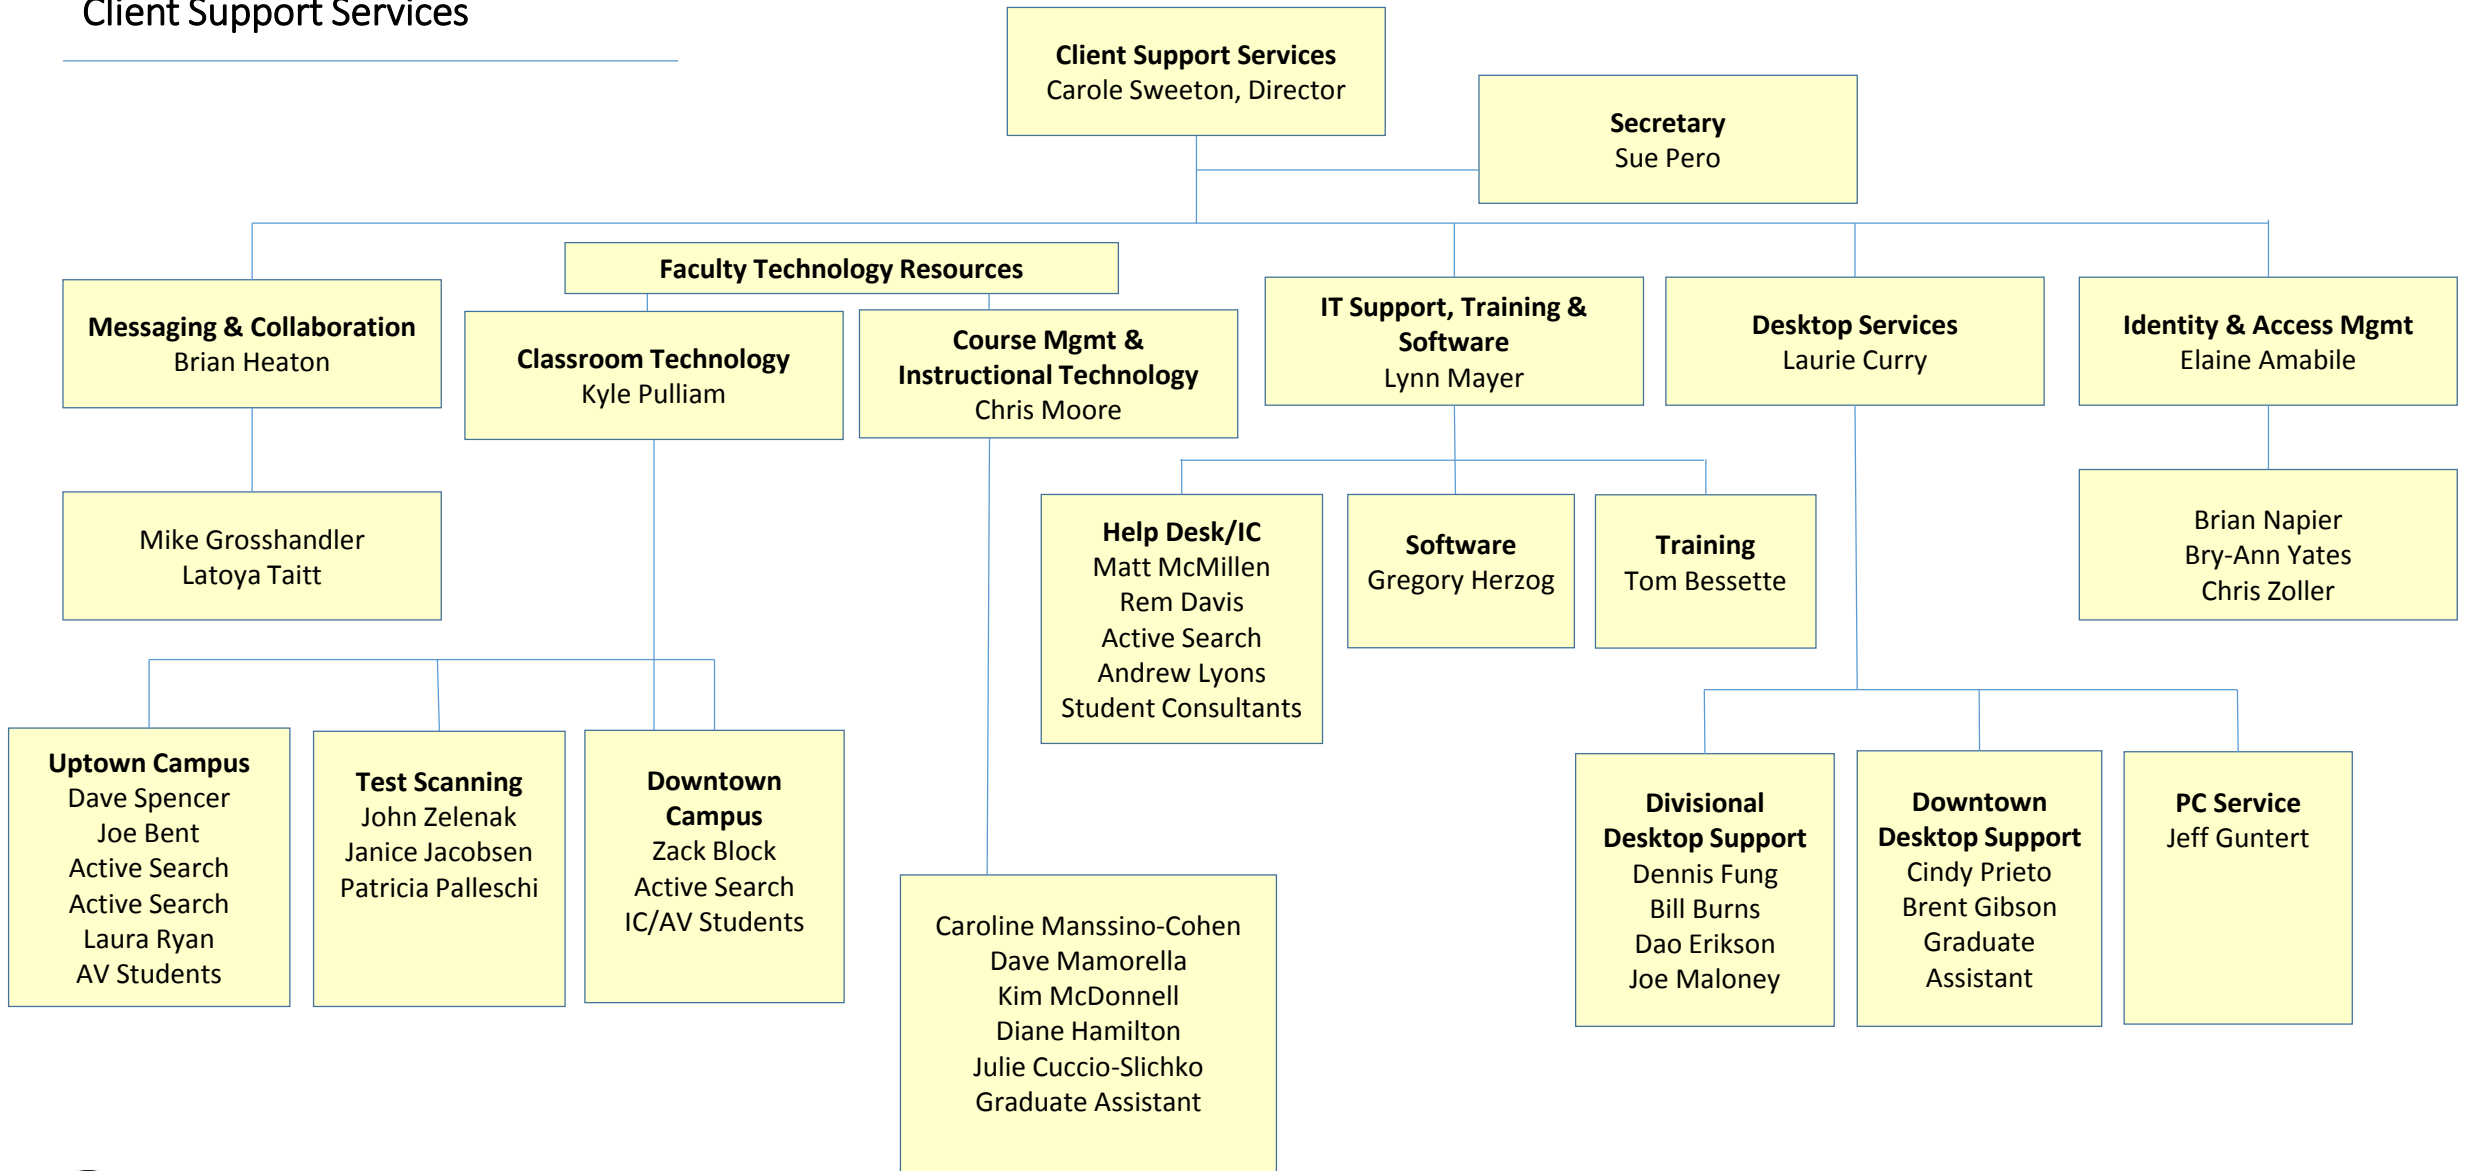

Information Security

Client Support Services

Research IT

Research IT,
Brian Macherone, Director

Robert See
Anne Shelton
Eric Warnke

Enterprise Infrastructure Services

Enterprise Applications Services