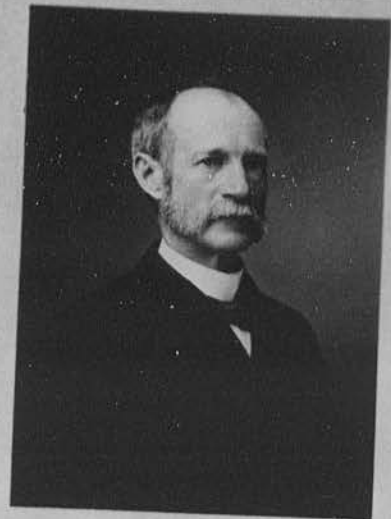

Milne School

State Normal High School (yearbook)

1906

State Normal High School

1906

Albany Art Union

[Gift of Sandra B. Wilcox,  
great Niece of Jessie  
+ Mary Harpham, 2 Seniors  
pictured in the yearbook  
G. H. August 1, 2007]

state college on willett st. It burned

Dr. W. B. ASPINWALL

MISS C. LOEB

Dr W. V. JONES

MISS M. CUTCHEON

J.L.R. HERBER PRES.

JENNIE COVENTRY

LLOYD N. ROBINSON